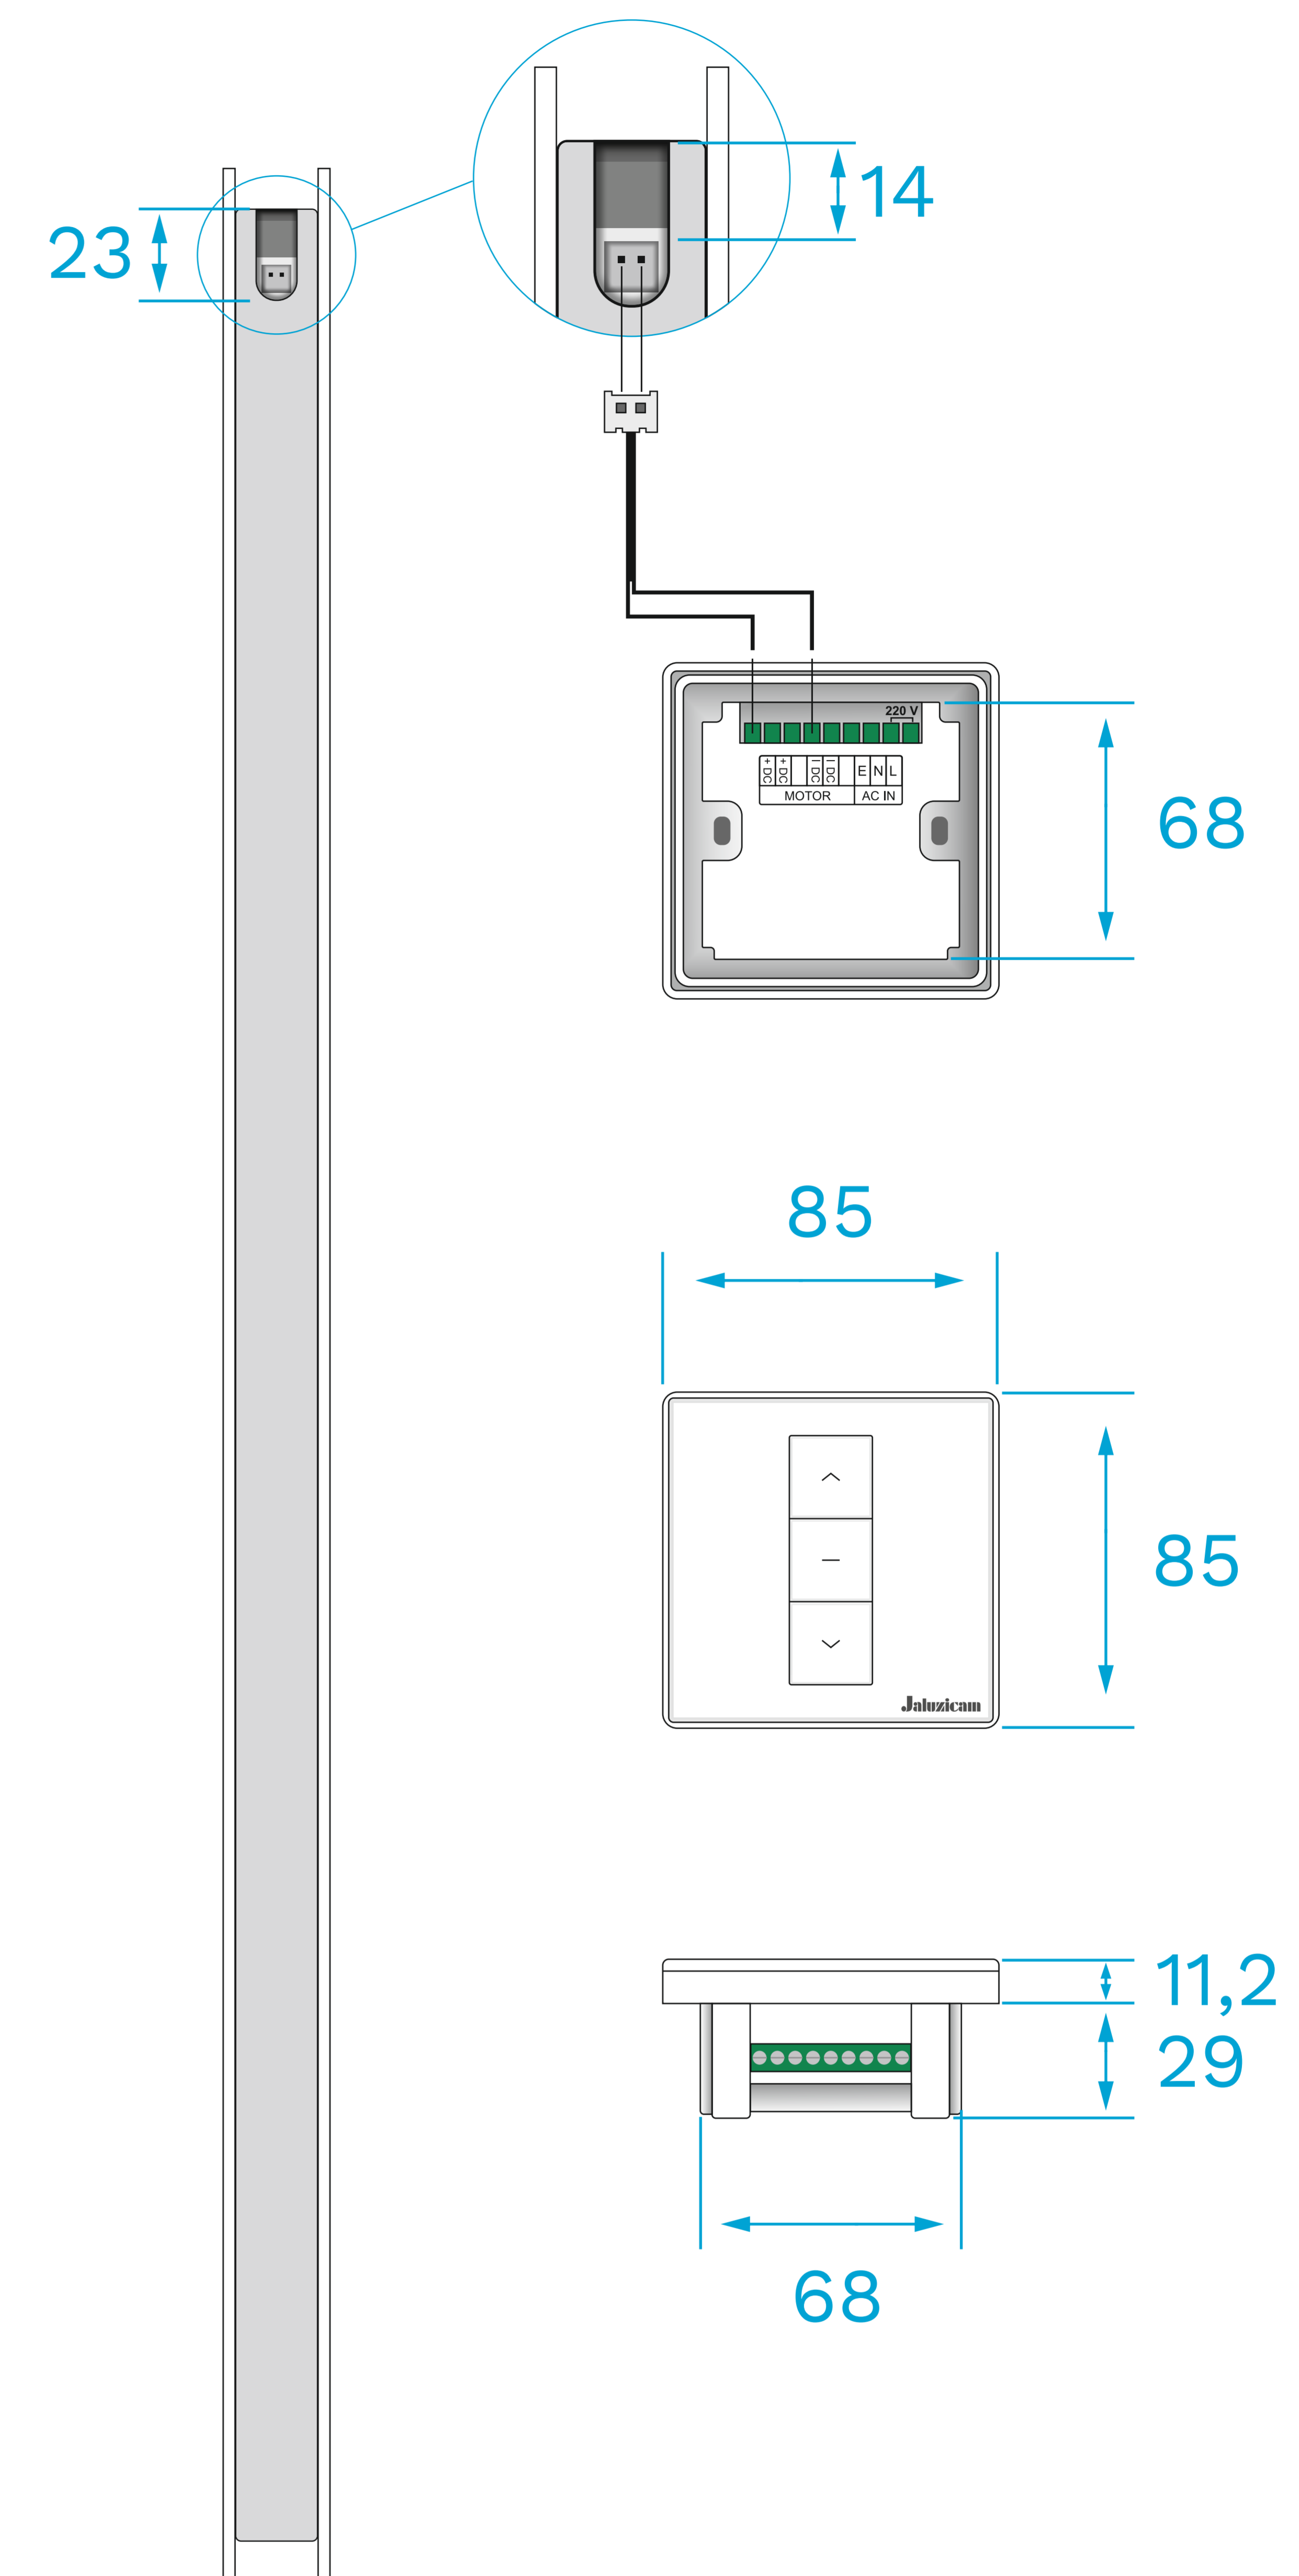

Jaluzicam

Integrated Cellular Blind Motorized System

ALL SIZES IN : mm
 DATE : Aug 2023
 TOLERANCE : ±0,2

SCALE : 1:1

 www.jaluzicam.com

Jaluzicam

Integrated Cellular Blind Motorized System

ALL SIZES IN : mm

DATE : Aug 2023

TOLERANCE : ±0,2

SCALE : 1:1

www.jaluzicam.com