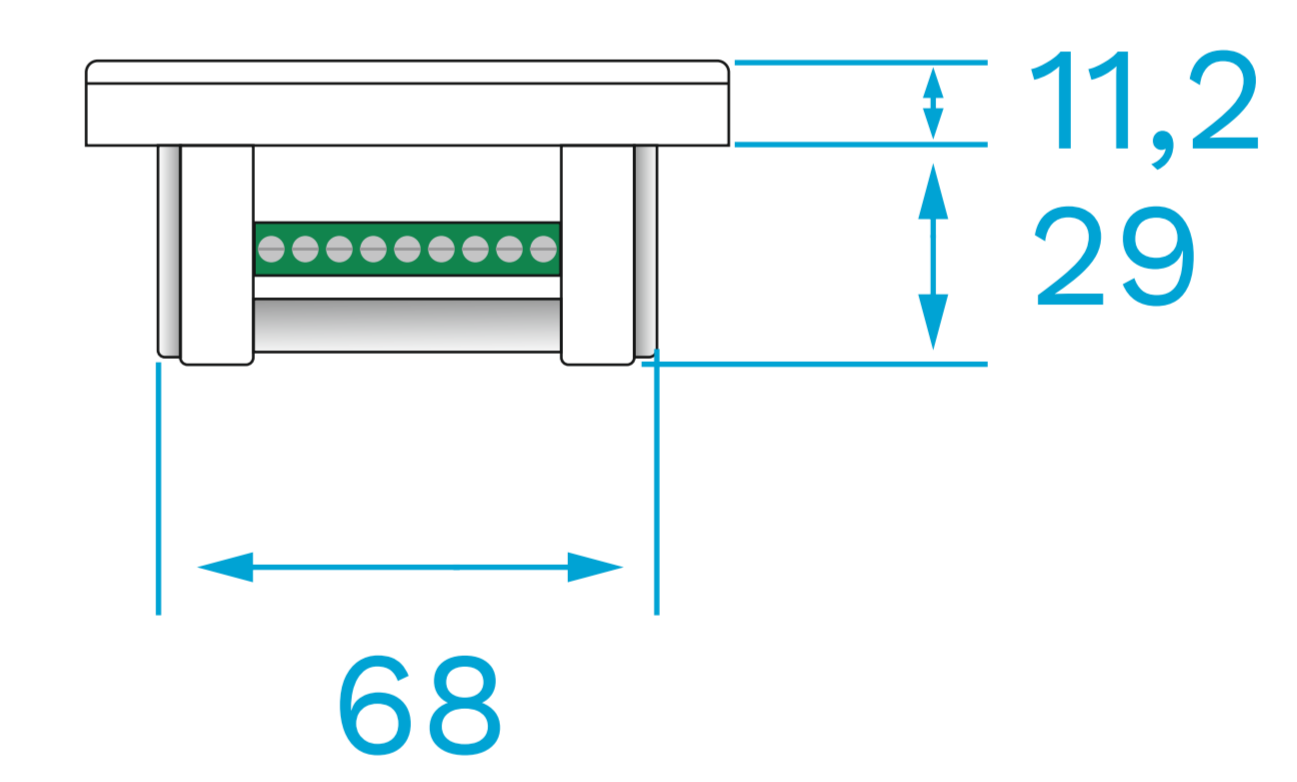

	<b>Integrated Pleated Blind for Glass Roof</b> Motorized System	
	ALL SIZES IN : mm	SCALE : 1:1
	DATE : Aug 2023	
TOLERANCE : $\pm 0,2$	<a href="http://www.jaluzicam.com">www.jaluzicam.com</a>	

<b>Jaluzicam</b>	<b>Integrated Pleated Blind for Glass Roof</b> Motorized System
ALL SIZES IN : mm	SCALE : 1:1
DATE : Aug 2023	
TOLERANCE : ±0,2	www.jaluzicam.com