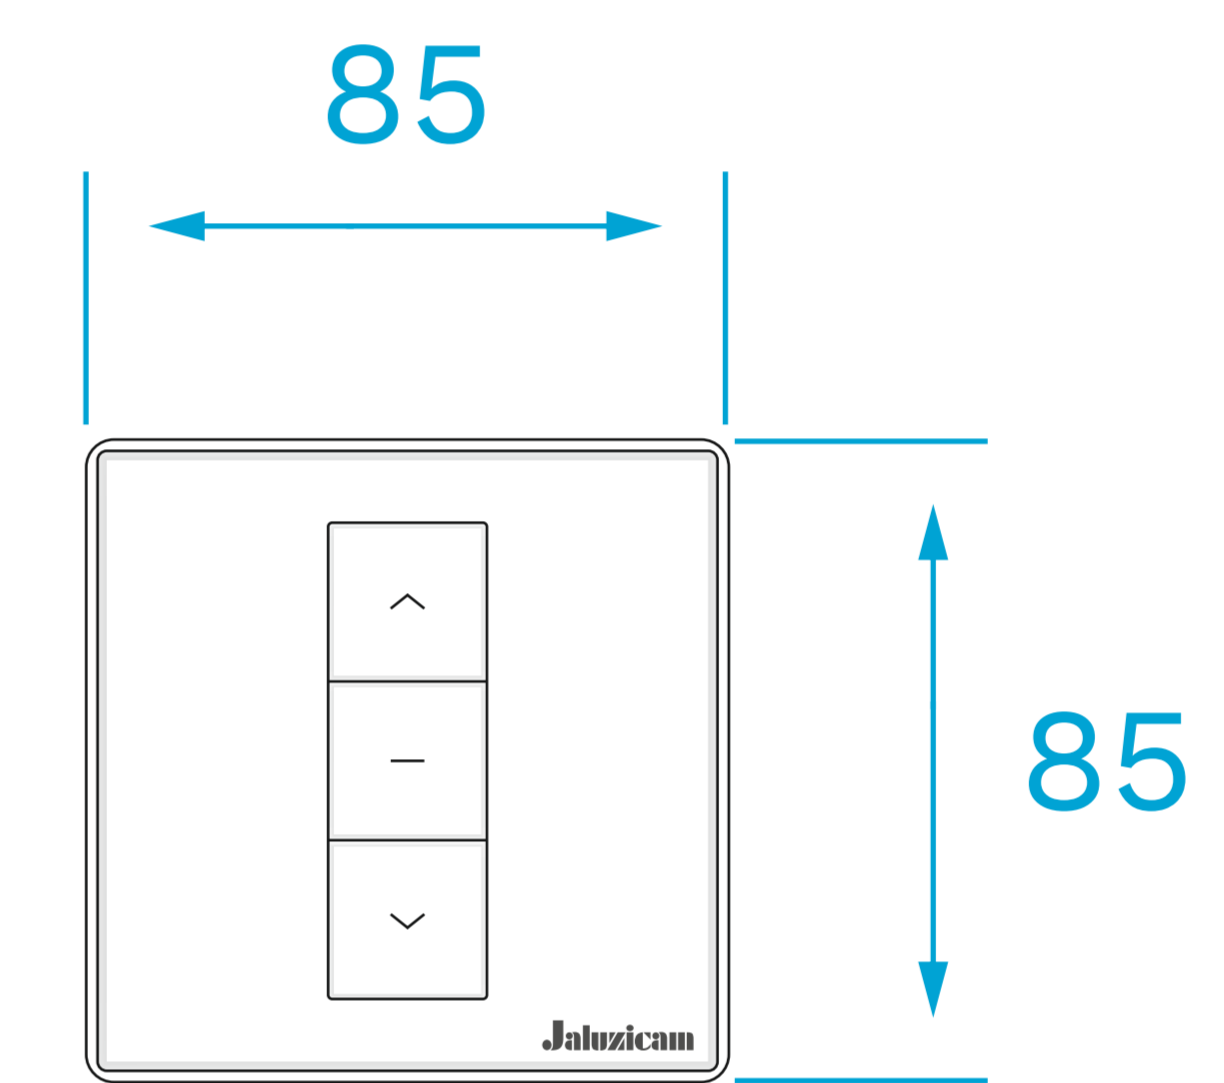

	<b>Integrated Pleated Blind for Glass Roof</b> Motorized System	
	ALL SIZES IN : mm	SCALE : 1:1
	DATE : Aug 2023	
TOLERANCE : $\pm 0,2$	<a href="http://www.jaluzicam.com">www.jaluzicam.com</a>	

<b>Jaluzicam</b>	<b>Integrated Pleated Blind for Glass Roof</b> Motorized System
ALL SIZES IN : mm	SCALE : 1:1
DATE : Aug 2023	
TOLERANCE : ±0,2	www.jaluzicam.com