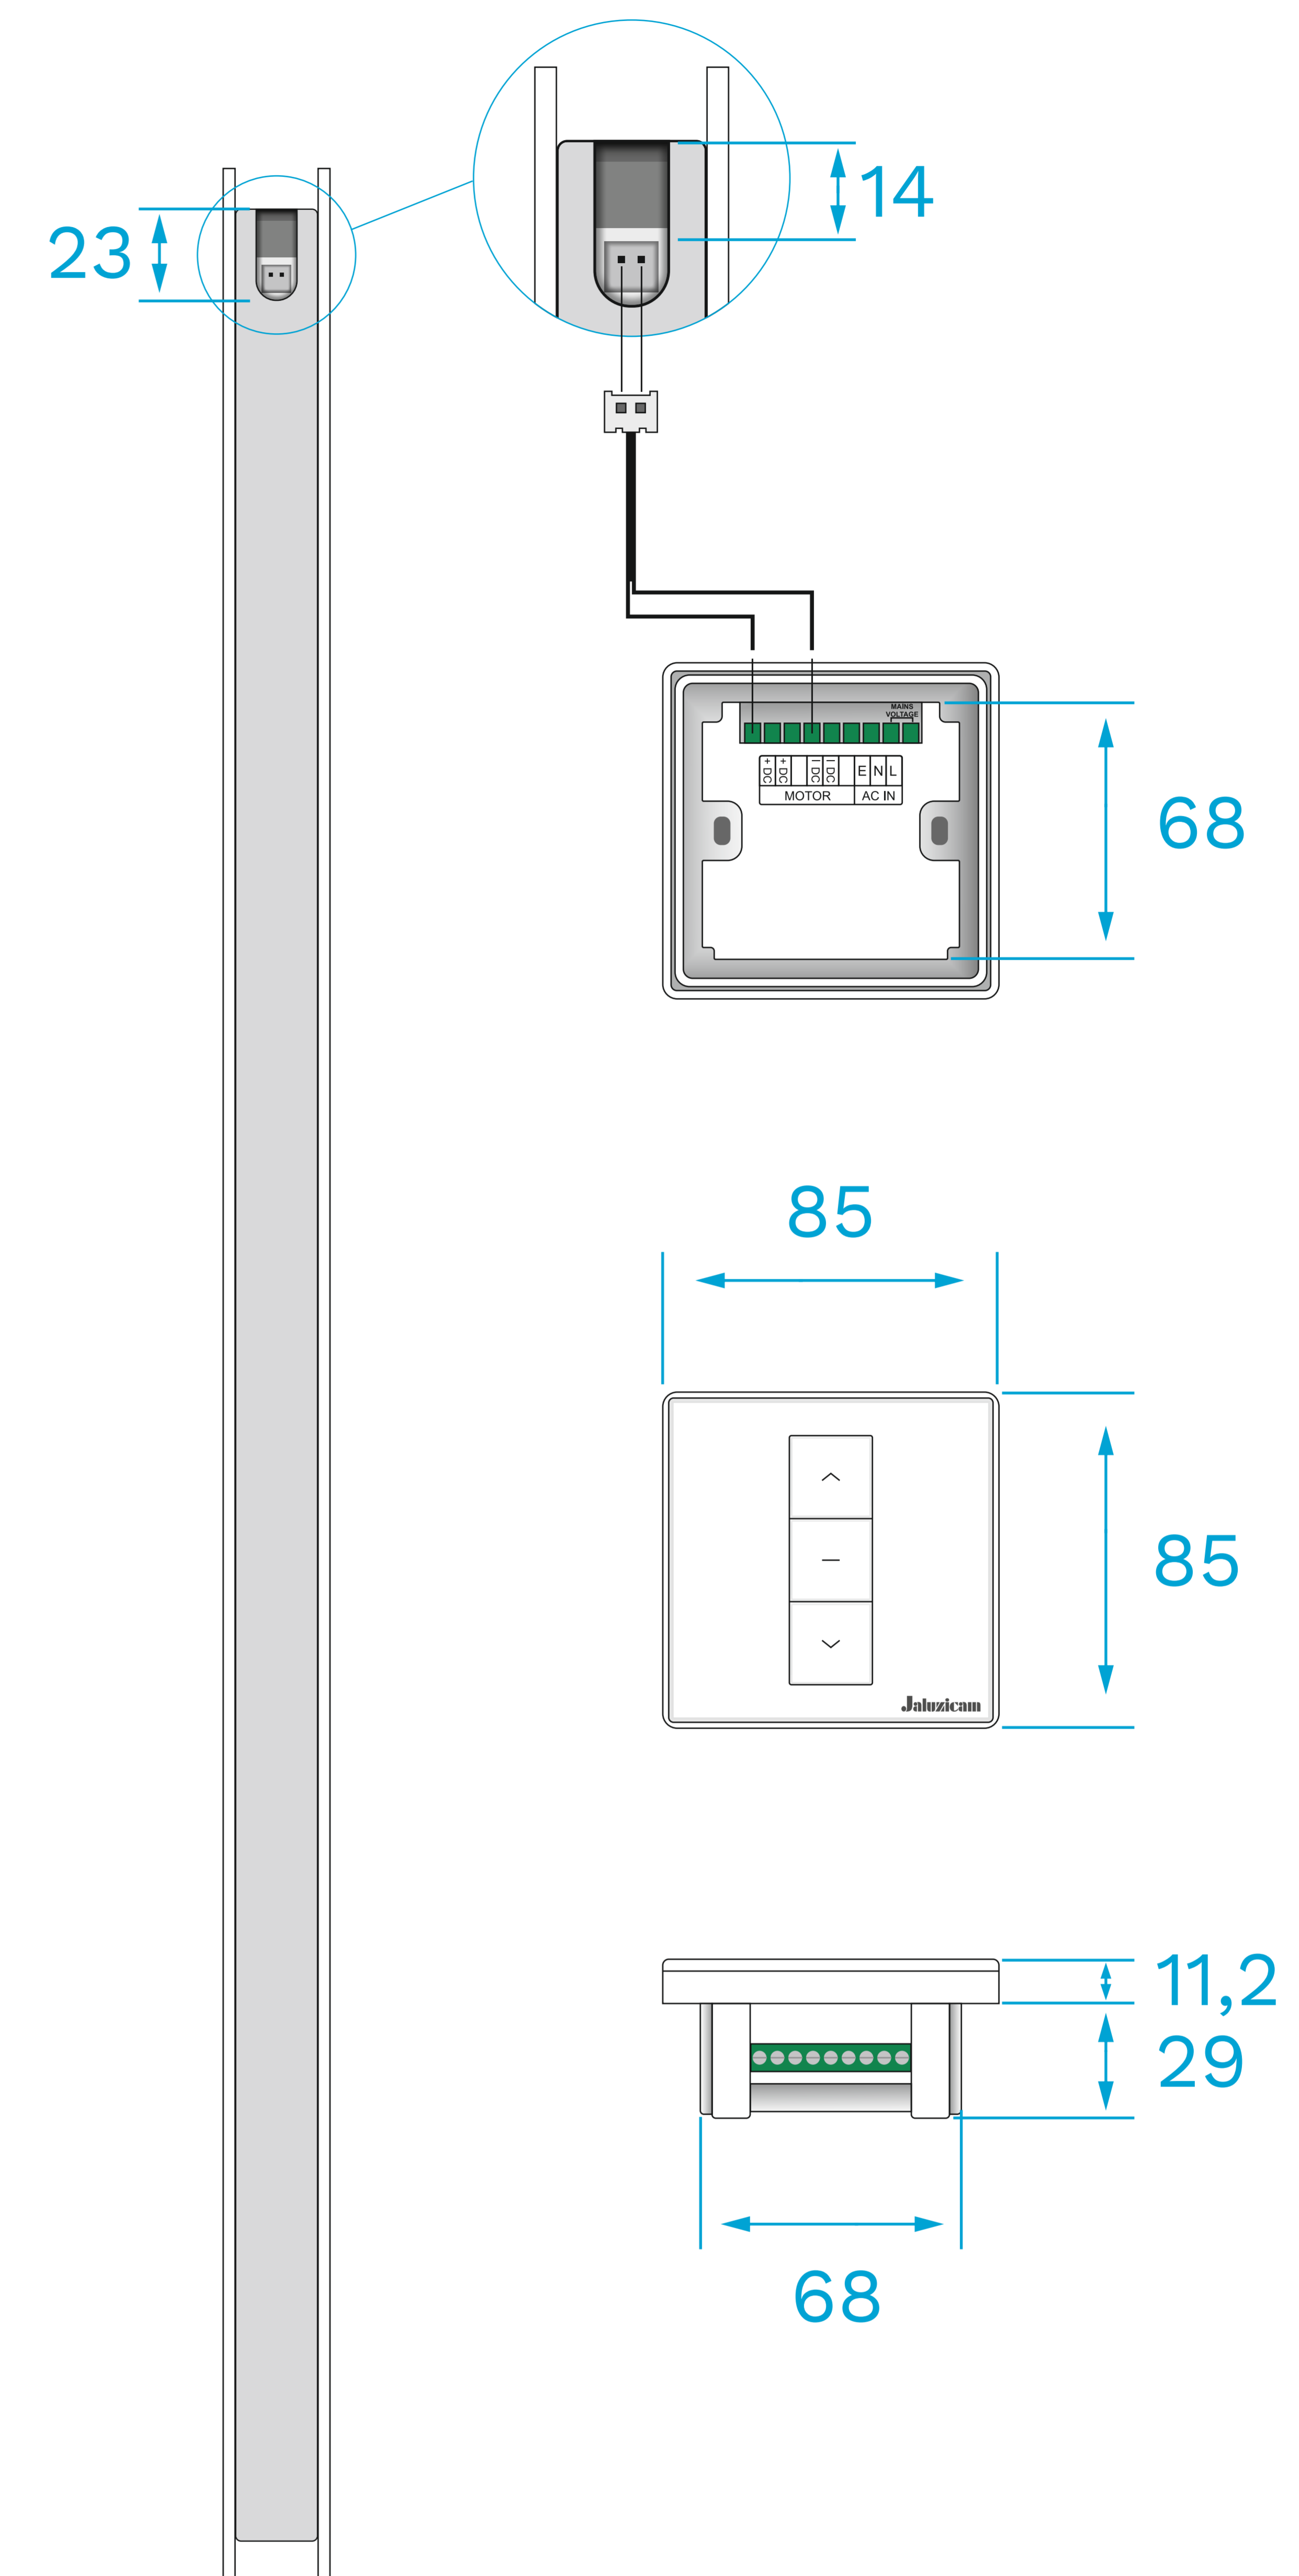

Jaluzicam

Integrated Cellular Blind Motorized System

ALL SIZES IN : mm

DATE : Aug 2023

TOLERANCE : ±0,2

SCALE : 1:1

www.jaluzicam.com

Jaluzicam	Integrated Cellular Blind Motorized System
ALL SIZES IN : mm	SCALE : 1:1
DATE : Aug 2023	
TOLERANCE : ±0,2	www.jaluzicam.com