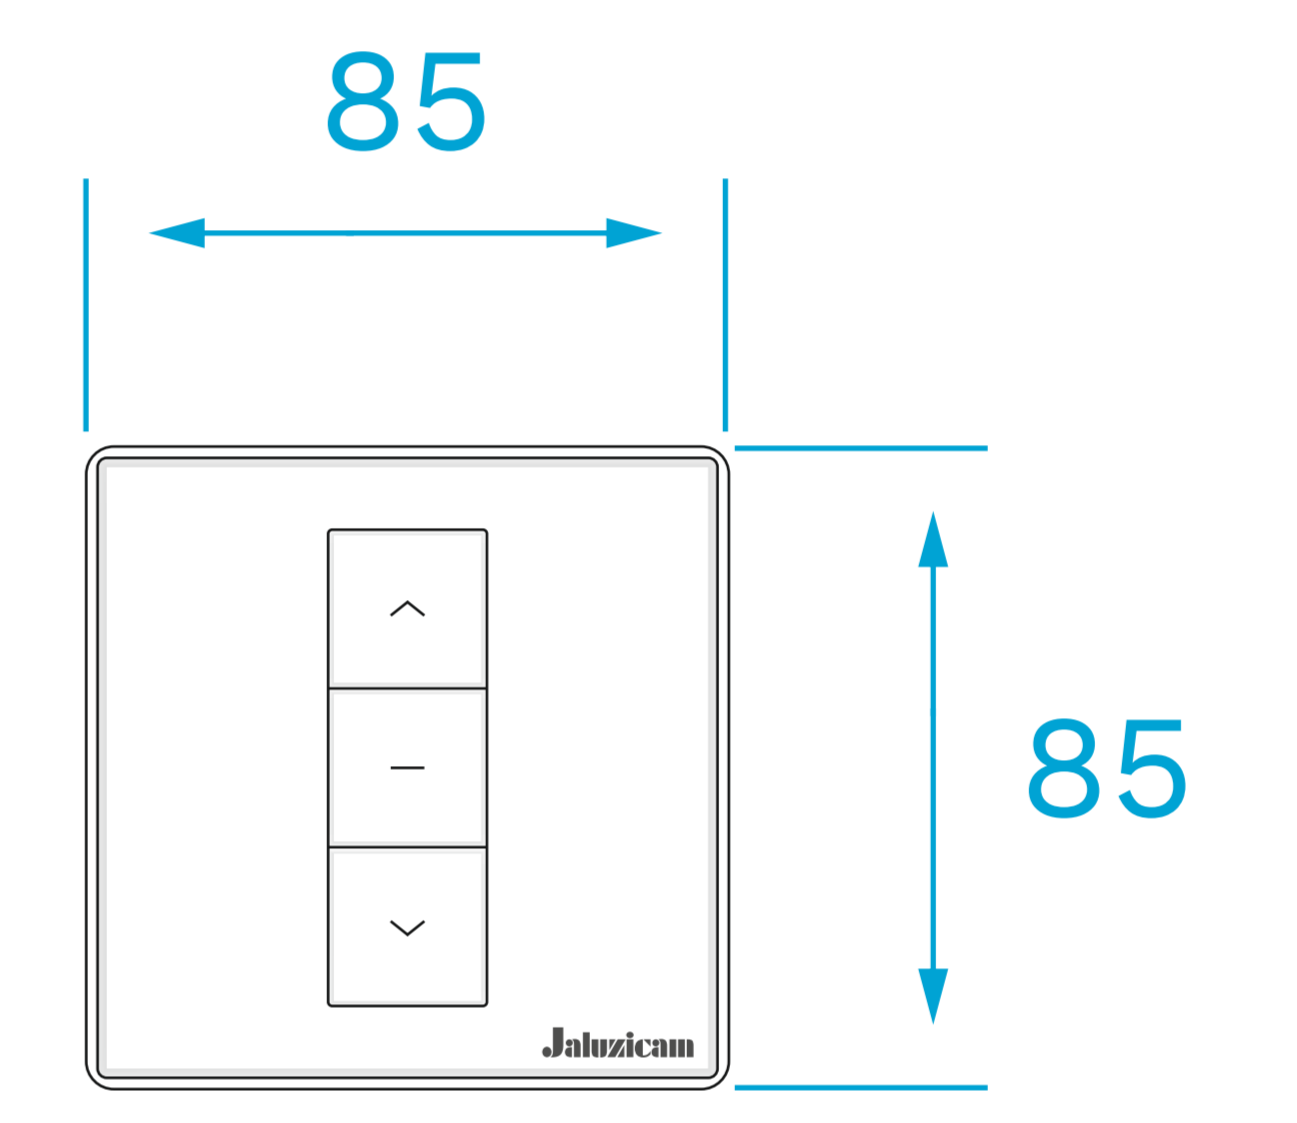

	Integrated Pleated Blind for Glass Roof Motorized System	
	ALL SIZES IN : mm	SCALE : 1:1
	DATE : Aug 2023	
TOLERANCE : ±0,2	www.jaluzicam.com	

	Integrated Pleated Blind for Glass Roof Motorized System	
	ALL SIZES IN : mm	SCALE : 1:1
	DATE : Aug 2023	
TOLERANCE : ±0,2		www.jaluzicam.com