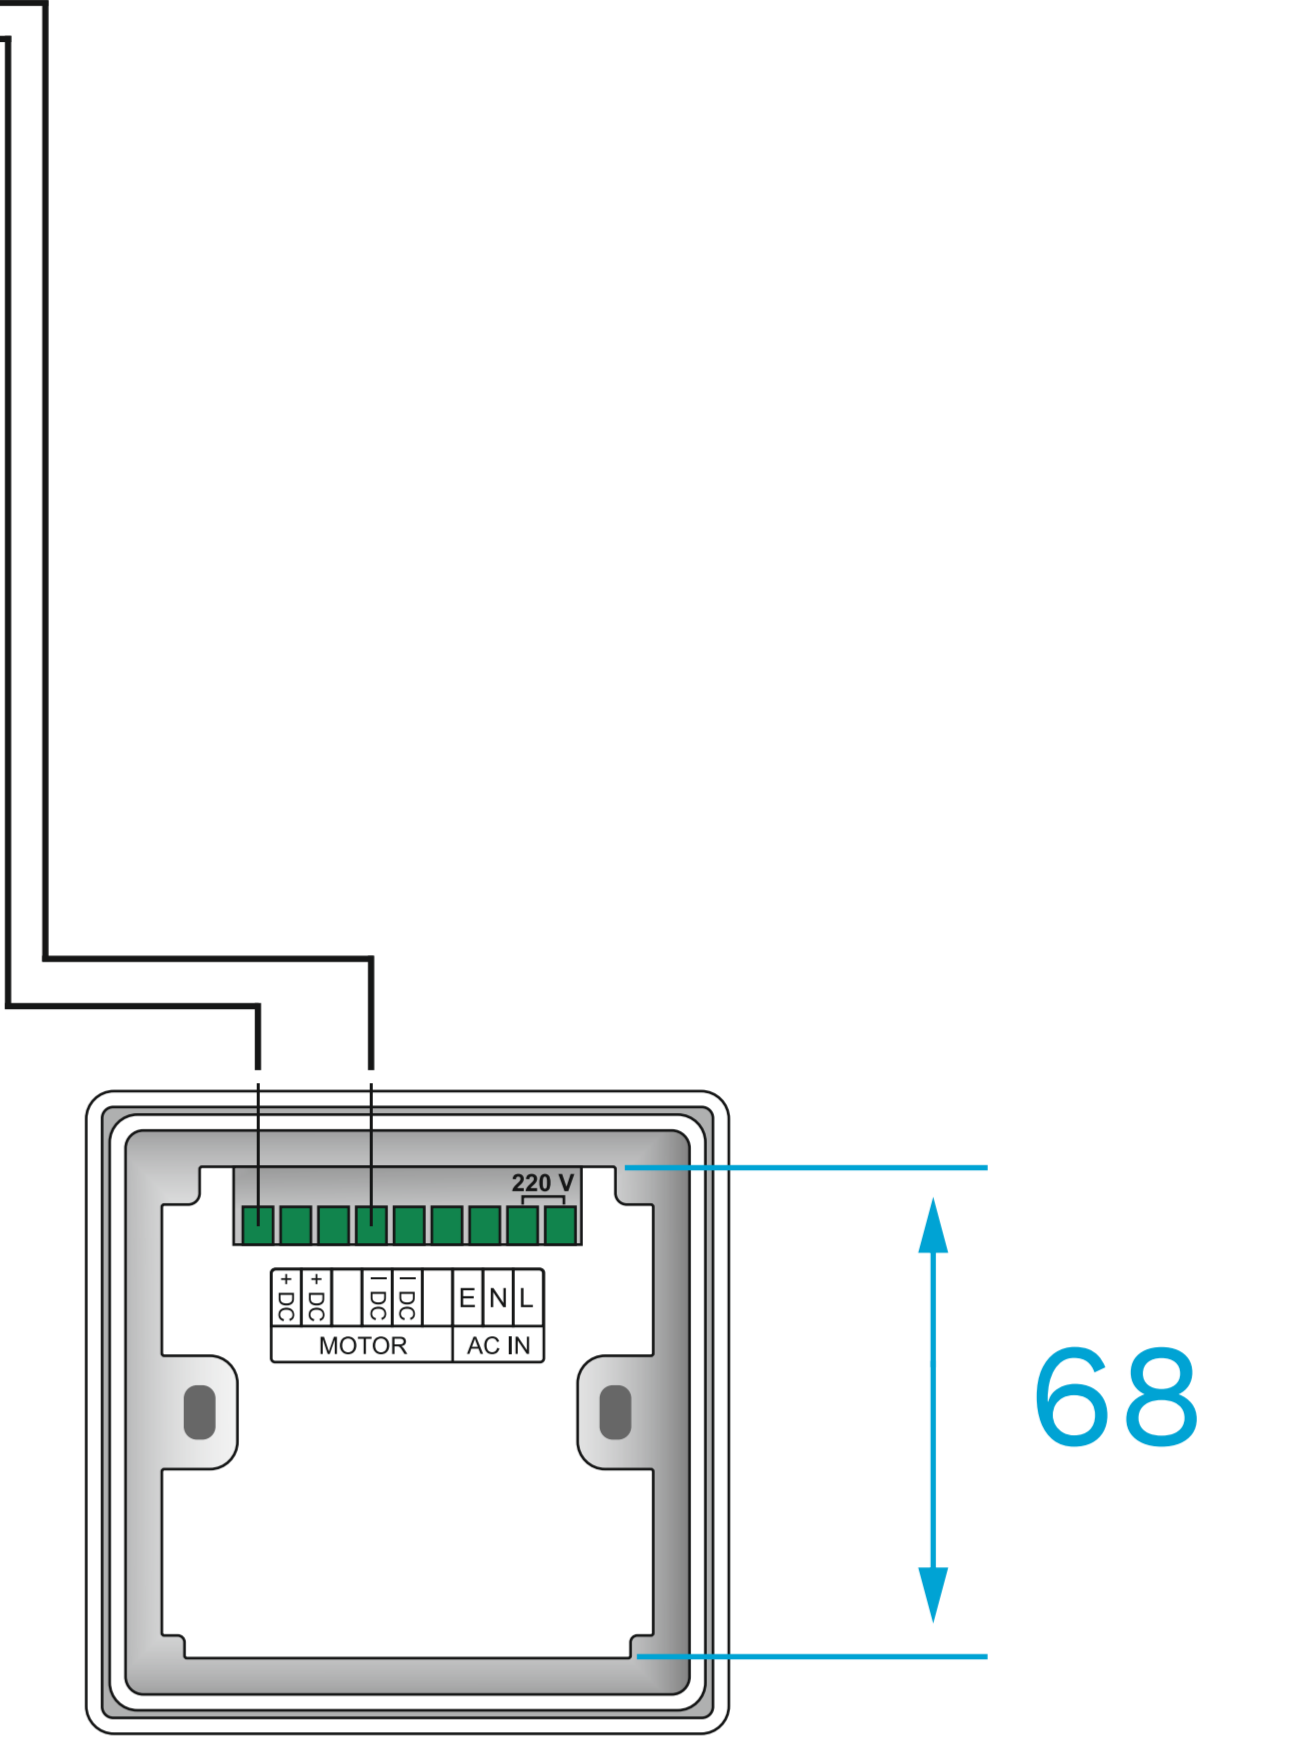

	Integrated Pleated Blind for Glass Roof Motorized System	
	ALL SIZES IN : mm	SCALE : 1:1
	DATE : Aug 2023	
TOLERANCE : ±0,2	www.jaluzicam.com	

	Integrated Pleated Blind for Glass Roof Motorized System	
	ALL SIZES IN : mm	SCALE : 1:1
	DATE : Aug 2023	
TOLERANCE : ±0,2		www.jaluzicam.com