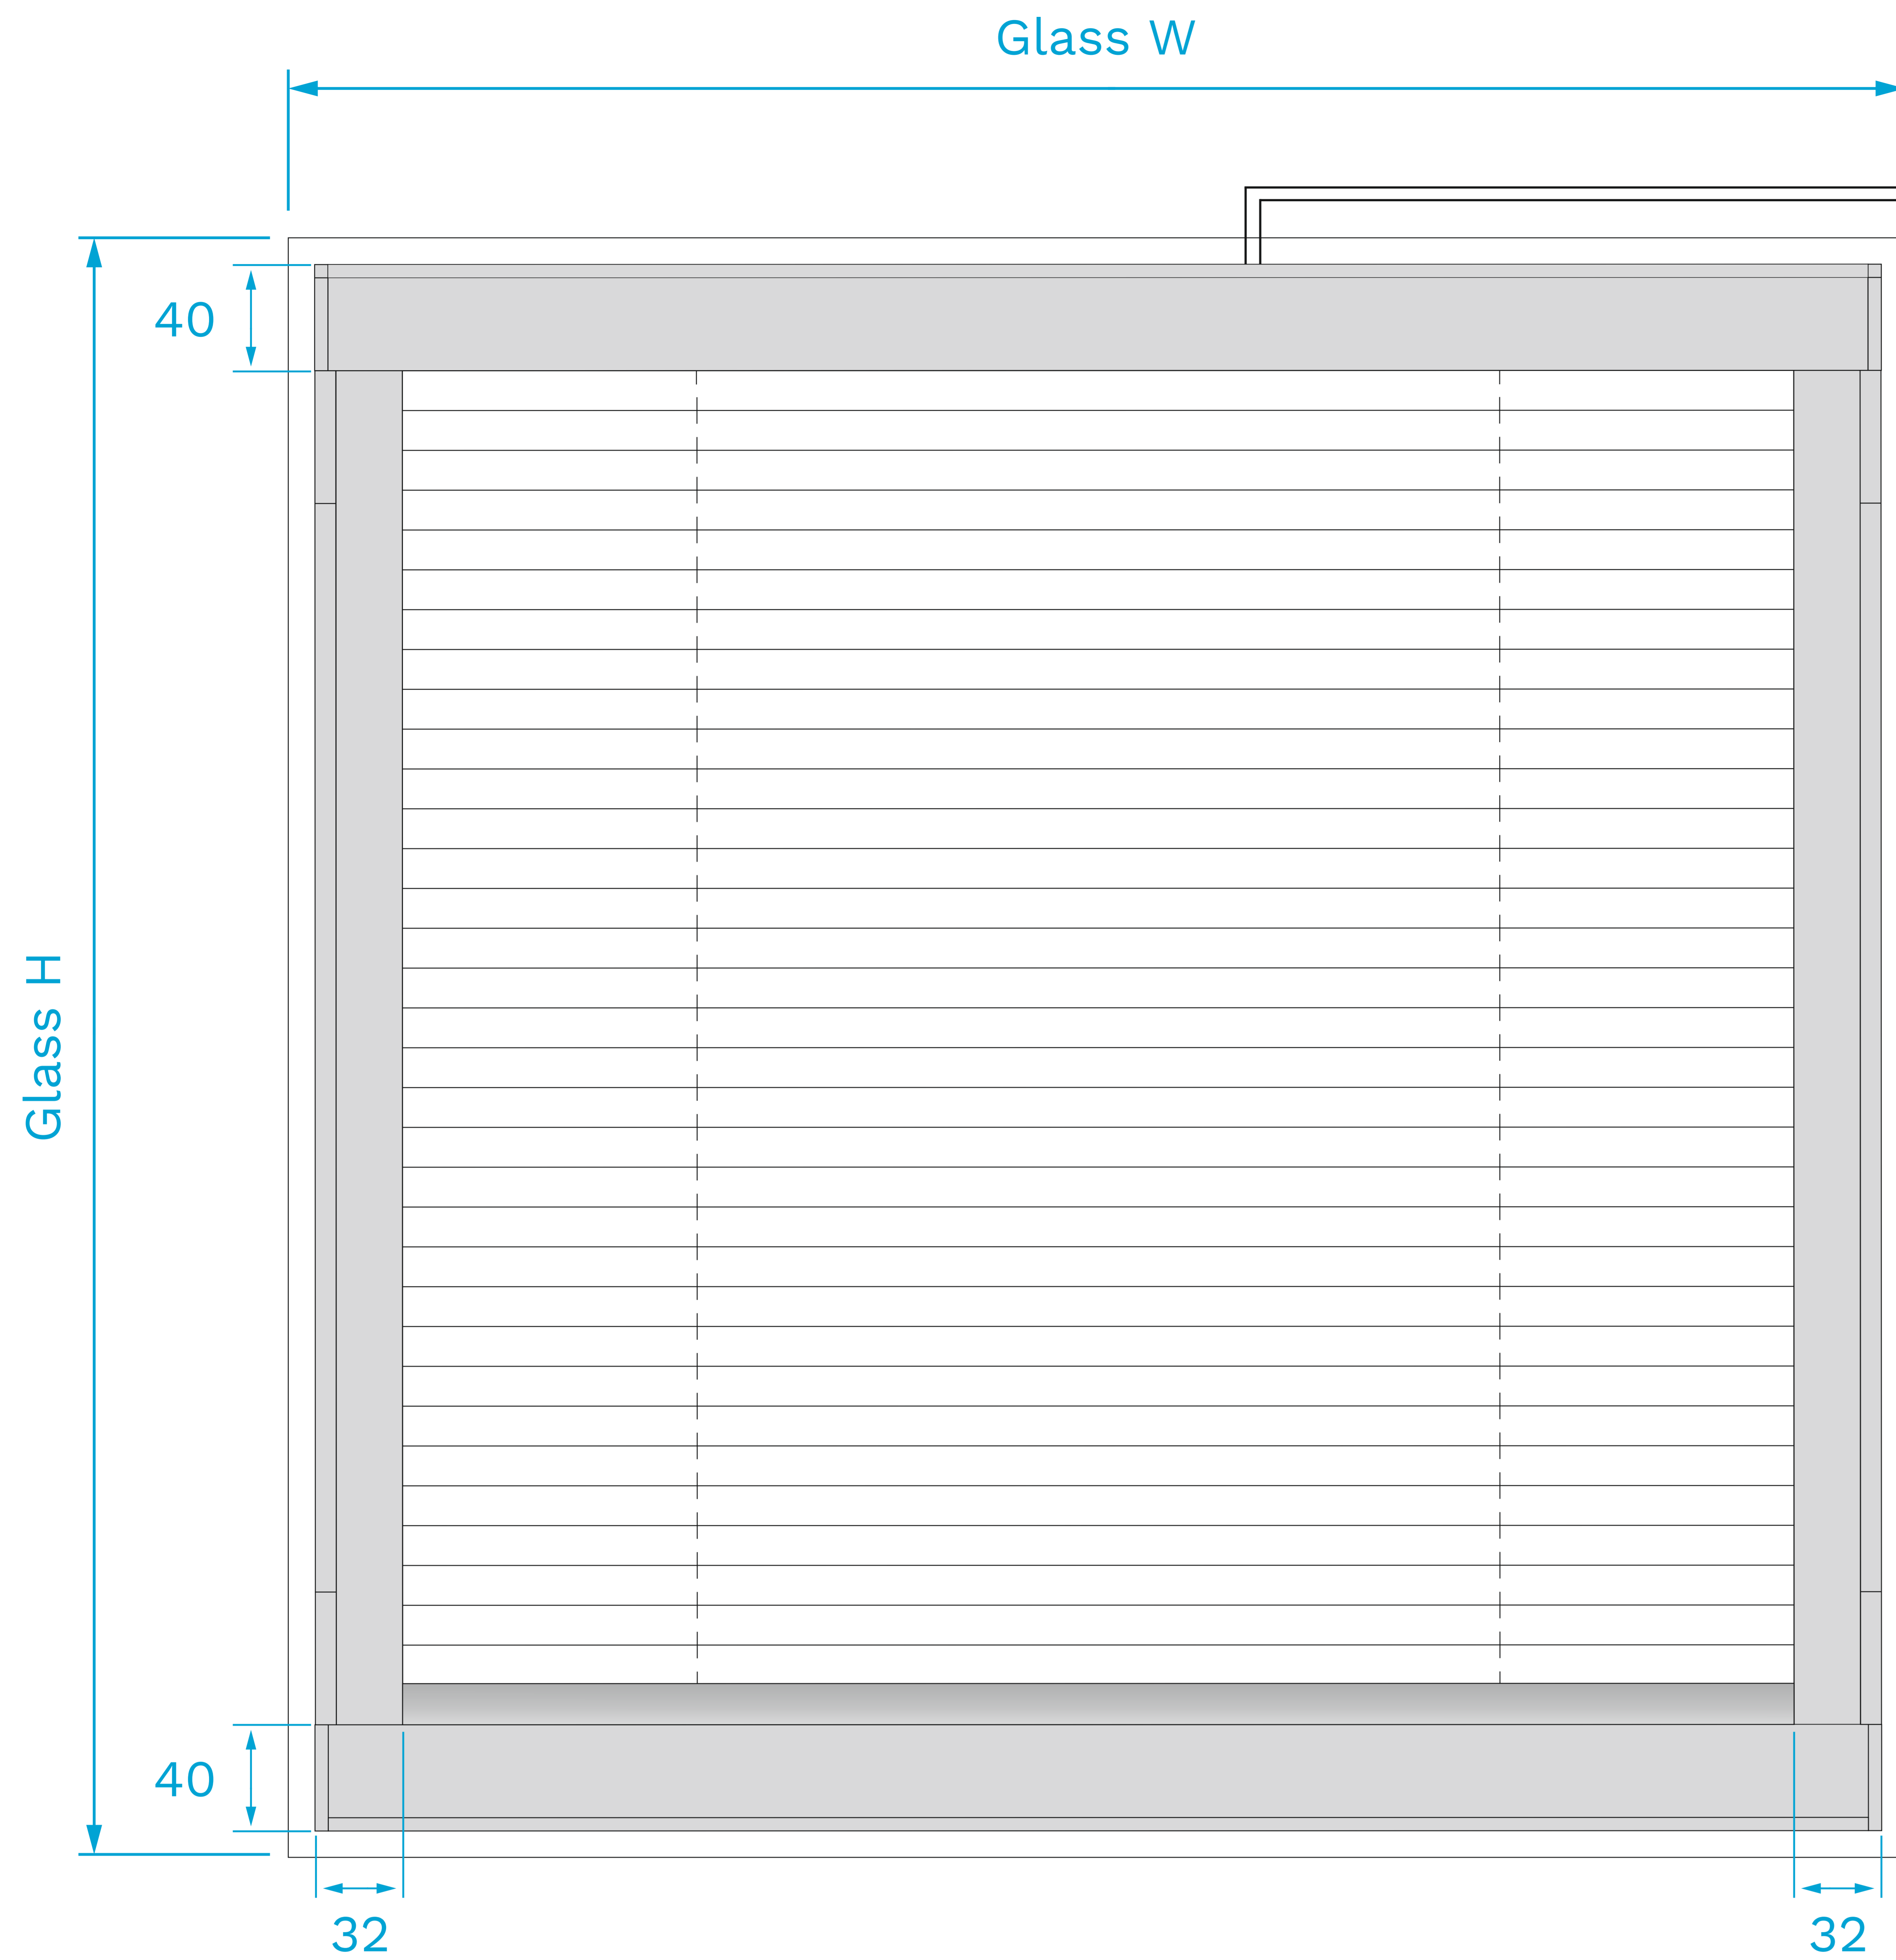

	Integrated Pleated Blind for Glass Roof Motorized System	
	ALL SIZES IN : mm	SCALE : 1:1
	DATE : Aug 2023	
TOLERANCE : ±0,2	www.jaluzicam.com	

	Integrated Pleated Blind for Glass Roof Motorized System	
	ALL SIZES IN : mm	SCALE : 1:1
	DATE : Aug 2023	
TOLERANCE : ±0,2		www.jaluzicam.com