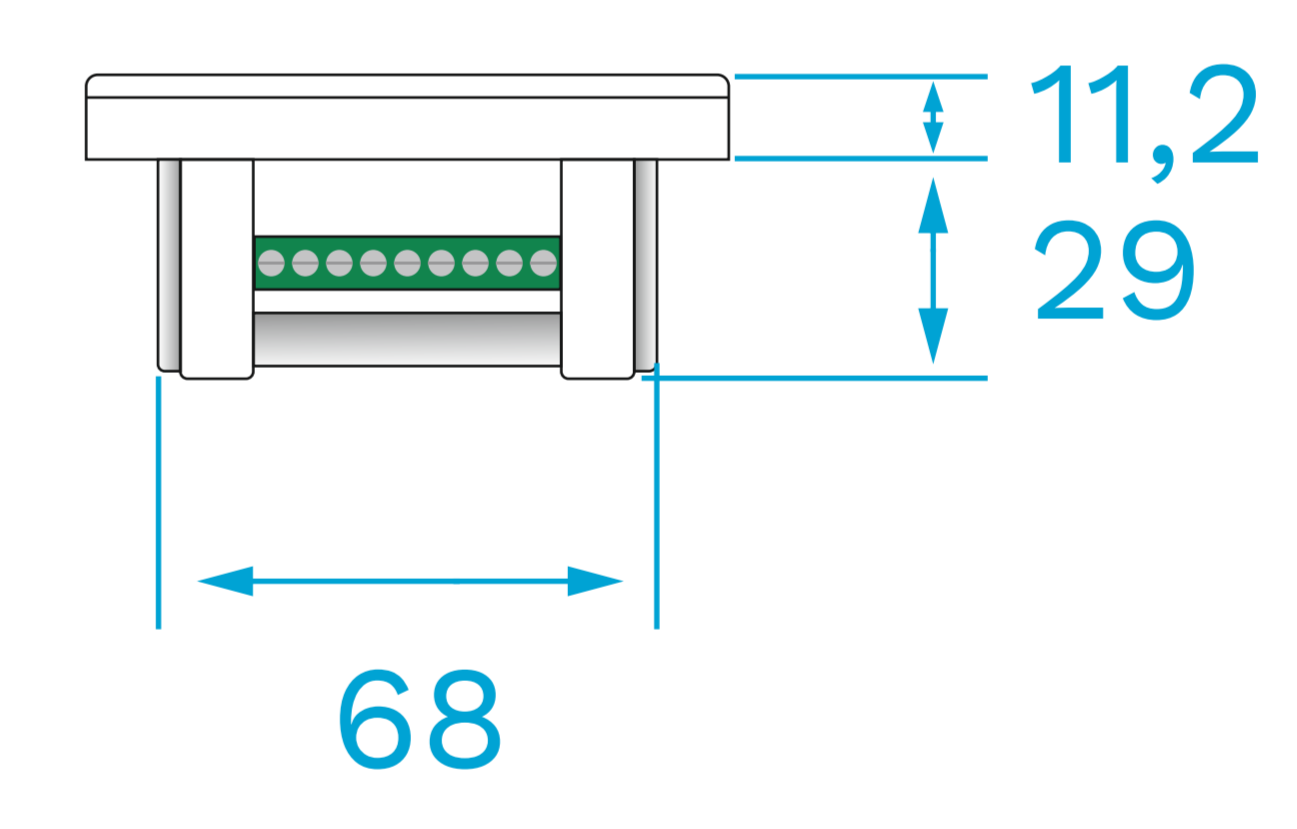

	Integrated Pleated Blind for Glass Roof Motorized System	
	ALL SIZES IN : mm	SCALE : 1:1
	DATE : Aug 2023	
TOLERANCE : ±0,2	www.jaluzicam.com	

	Integrated Pleated Blind for Glass Roof Motorized System	
	ALL SIZES IN : mm	SCALE : 1:1
	DATE : Aug 2023	
TOLERANCE : ±0,2		www.jaluzicam.com