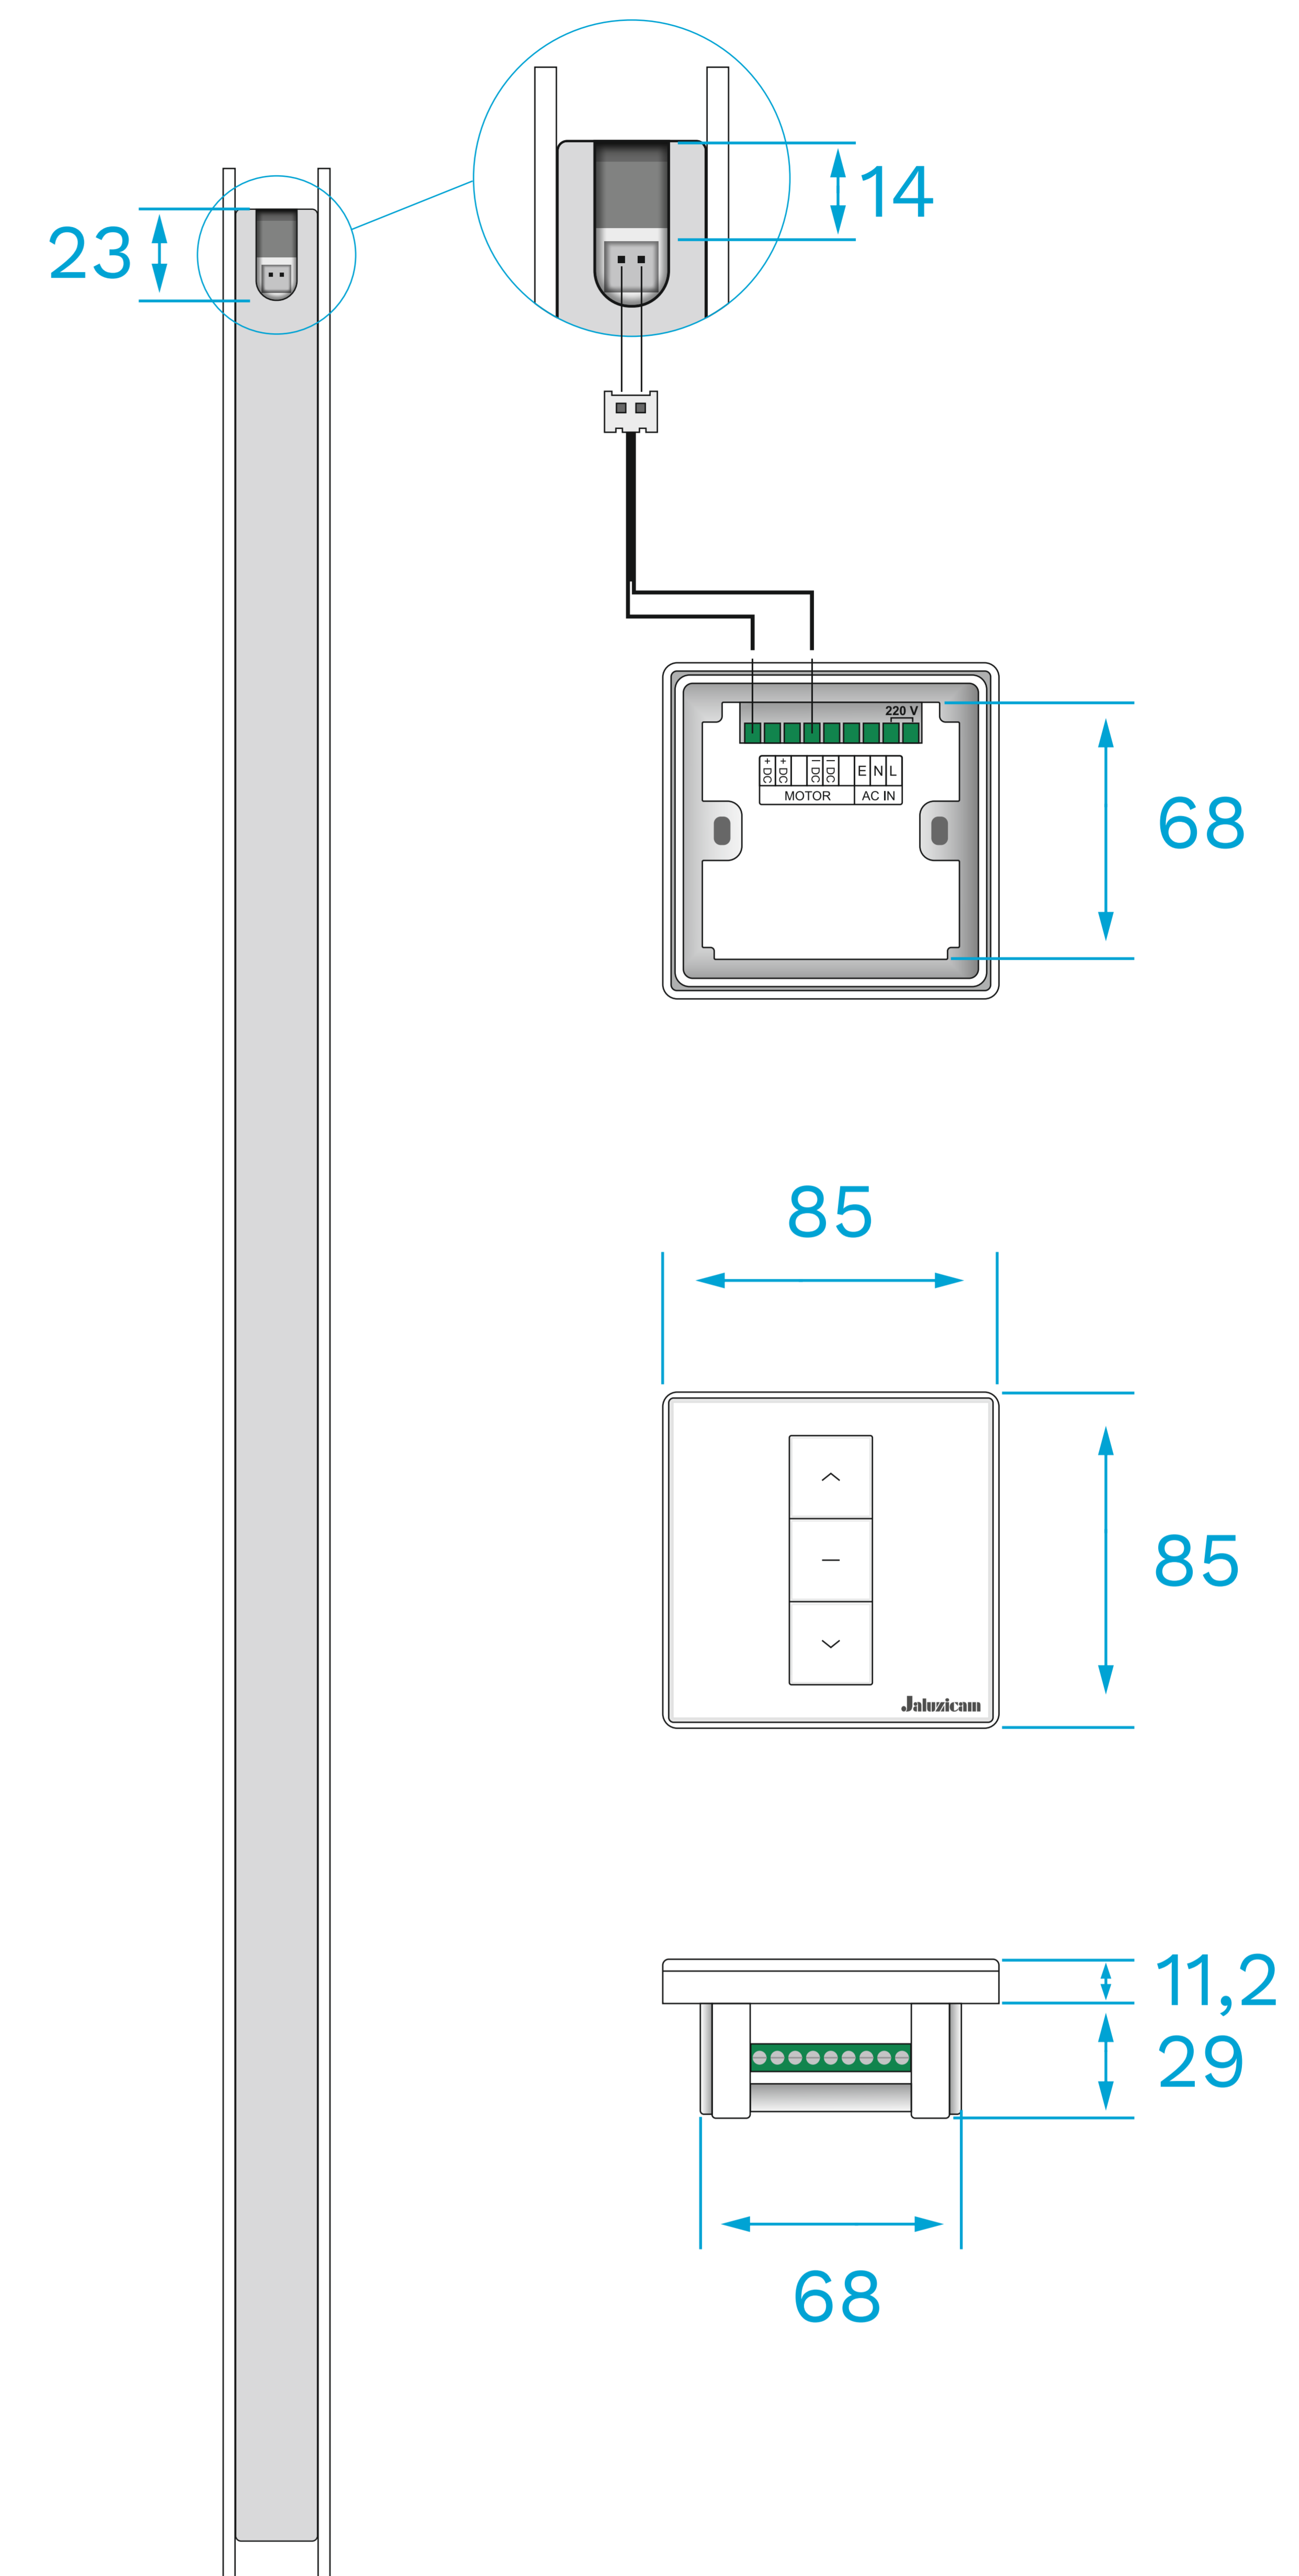

Jaluzicam

Integrated Venetian Blind Motorized System

ALL SIZES IN : mm

DATE : Aug 2023

TOLERANCE : ±0,2

SCALE : 1:1

www.jaluzicam.com

Jaluzicam

Integrated Venetian Blind Motorized System

ALL SIZES IN : mm

DATE : Aug 2023

TOLERANCE : ±0,2

SCALE : 1:1

www.jaluzicam.com