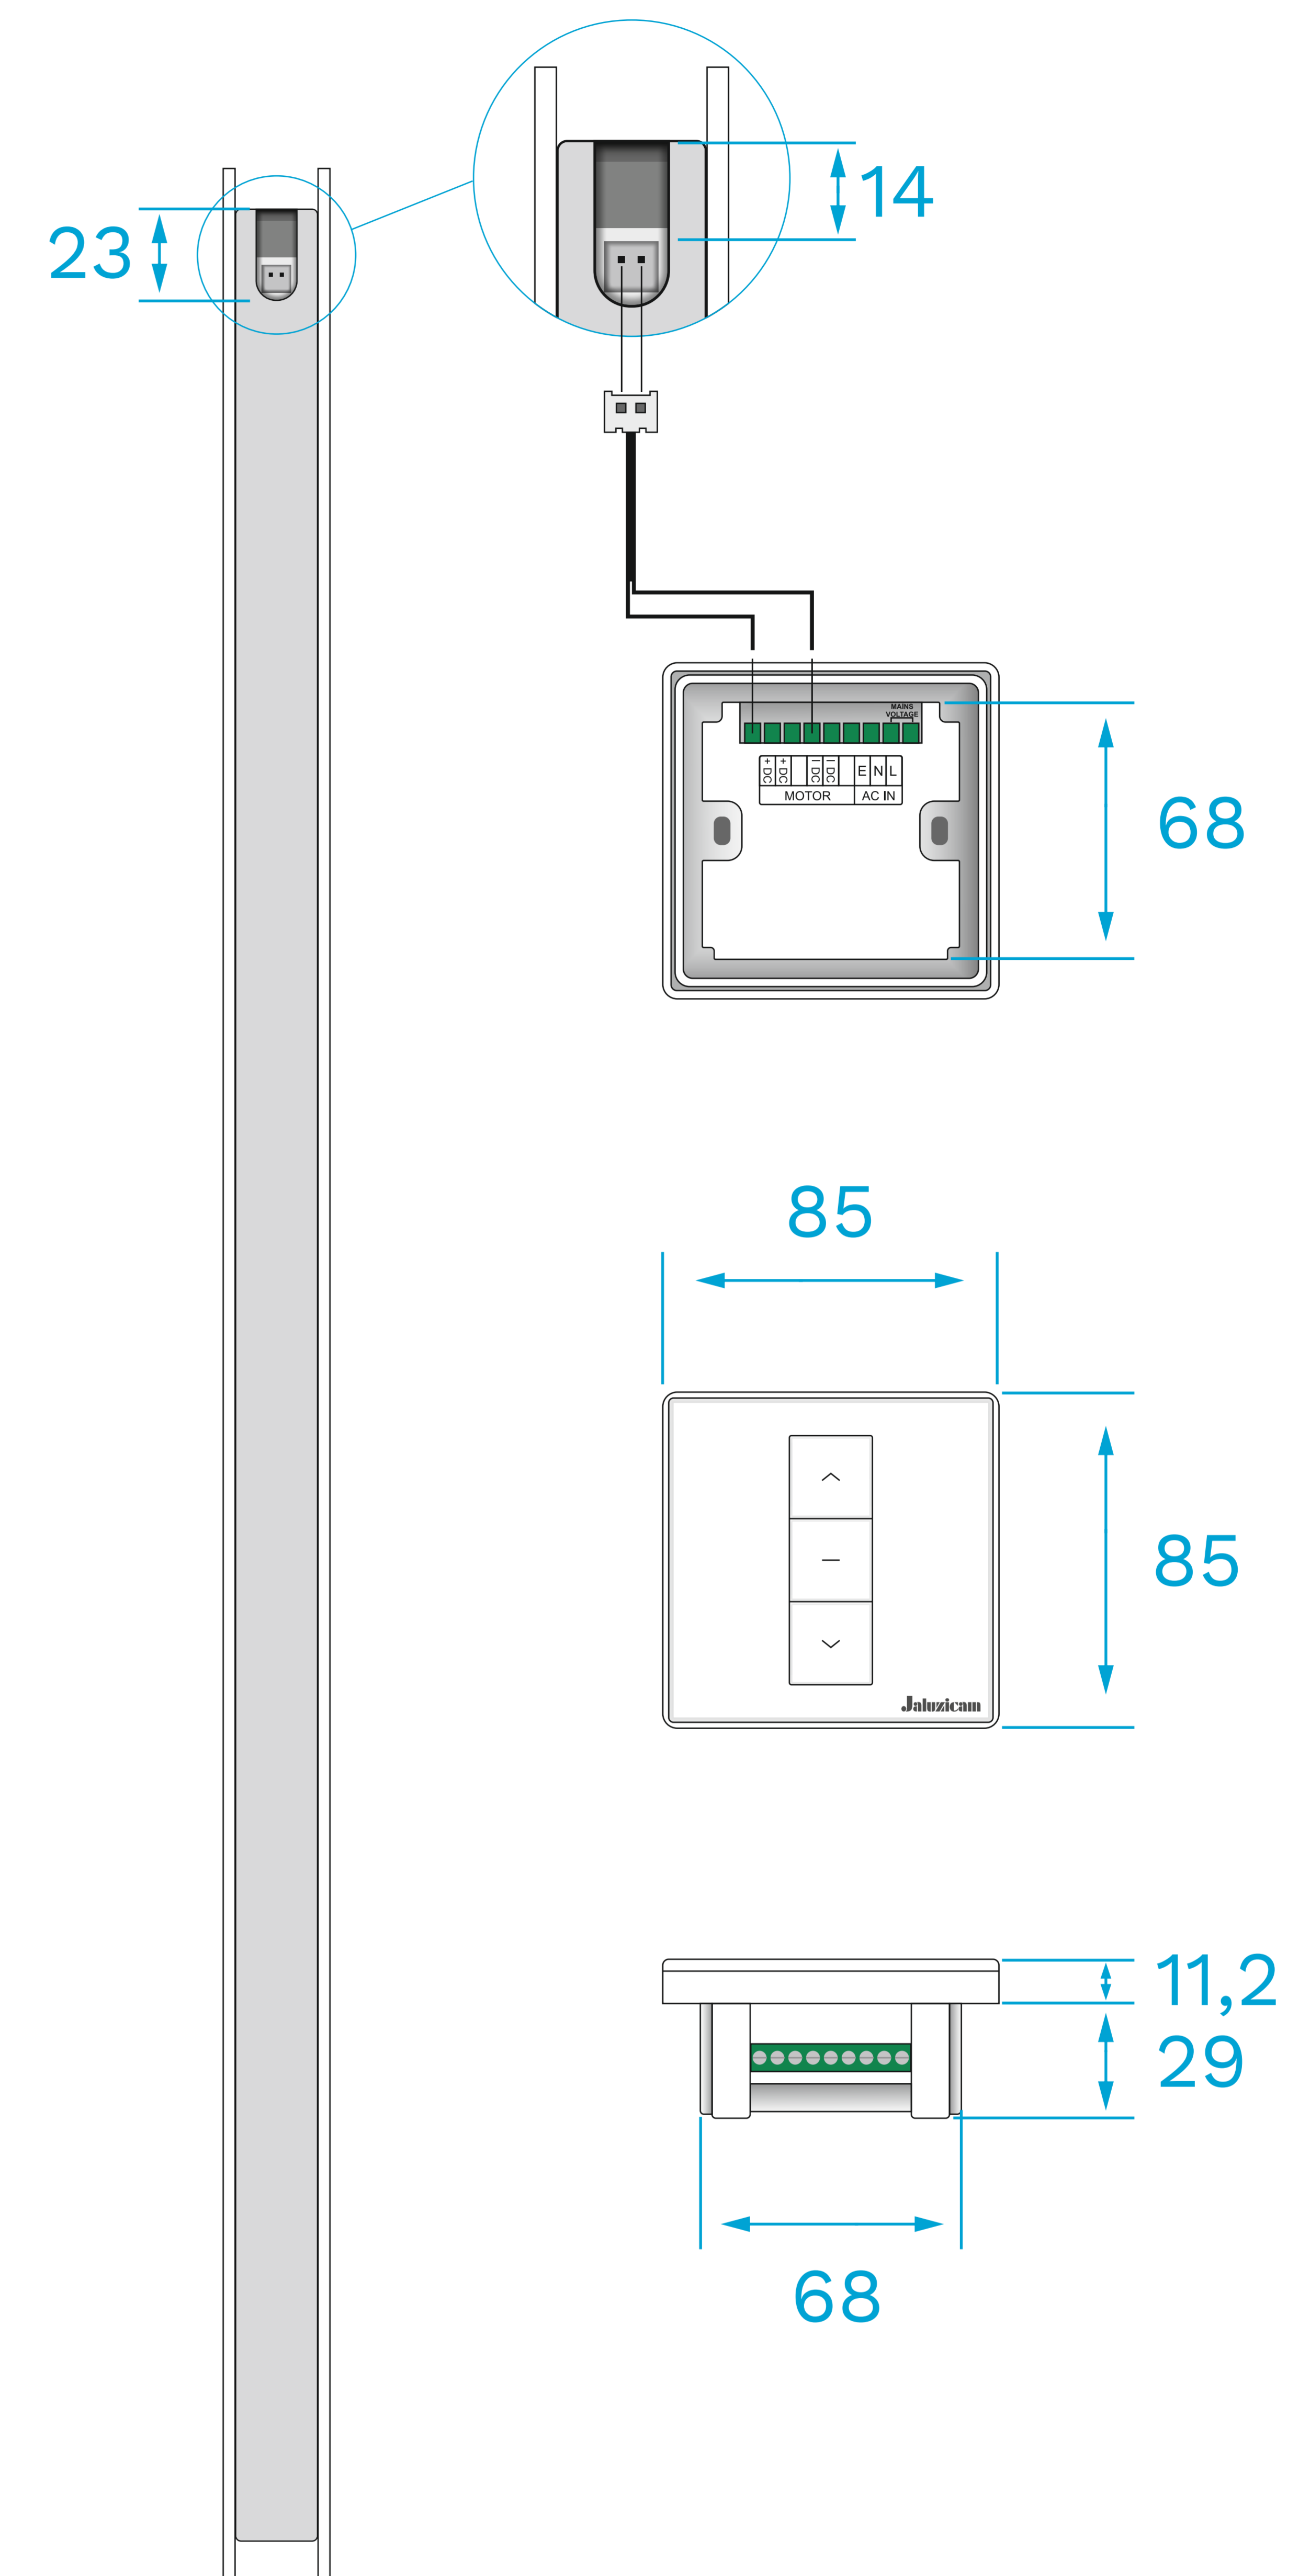

Jaluzicam

Integrated Venetian Blind Motorized System

ALL SIZES IN : mm

DATE : Aug 2023

TOLERANCE : ±0,2

SCALE : 1:1

www.jaluzicam.com

Jaluzicam

Integrated Venetian Blind Motorized System

ALL SIZES IN : mm

DATE : Aug 2023

TOLERANCE : $\pm 0,2$

SCALE : 1:1

www.jaluzicam.com